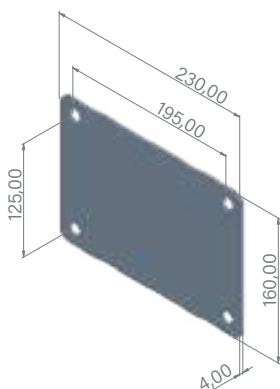

Showering outdoors make you feel healthier and happier

Dimensiones | Dimensions
Dimensions | Abmessungen (mm)

Embalaje | Packaging
Emballage | Verpackung

Peso | Weight
Poids | Gewicht

	Neto Net Net Netto	Bruto Gross Brut Brutto
30LGE	11 kg	14 kg
30LGE-GR	12 kg	15 kg