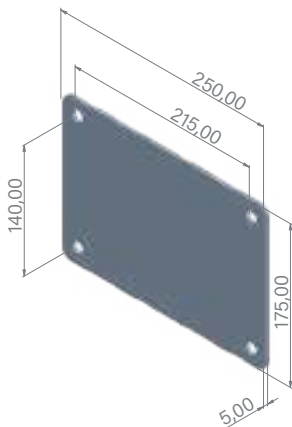

Embalaje | Packaging
Emballage | Verpackung

Peso | Weight
Poids | Gewicht

	Neto | Net Net | Netto	Bruto | Gross Brut | Brutto
40AGCAG	16 kg	19 kg
40AGCAG-GR	17,5 kg	20,5 kg

Dimensiones | Dimensions
Dimensions | Abmessungen

Largo | Length Longueur | Länge	225 cm
Ancho | Width Largeur | Breite	21 cm
Alto | Height Hauteur | Höhe	33 cm