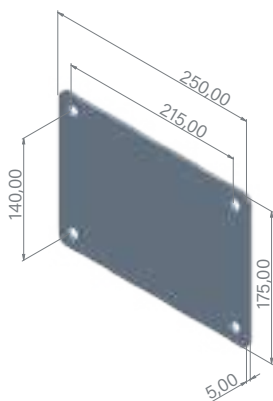

Embalaje | Packaging
Emballage | Verpackung

Peso | Weight
Poids | Gewicht

	Neto | Net Net | Netto	Bruto | Gross Brut | Brutto
40DBGO	18 kg	21 kg
40DBGO-GR	20 kg	23 kg

Dimensiones | Dimensions
Dimensions | Abmessungen

Largo | Length Longueur | Länge	225 cm
Ancho | Width Largeur | Breite	21 cm
Alto | Height Hauteur | Höhe	33 cm