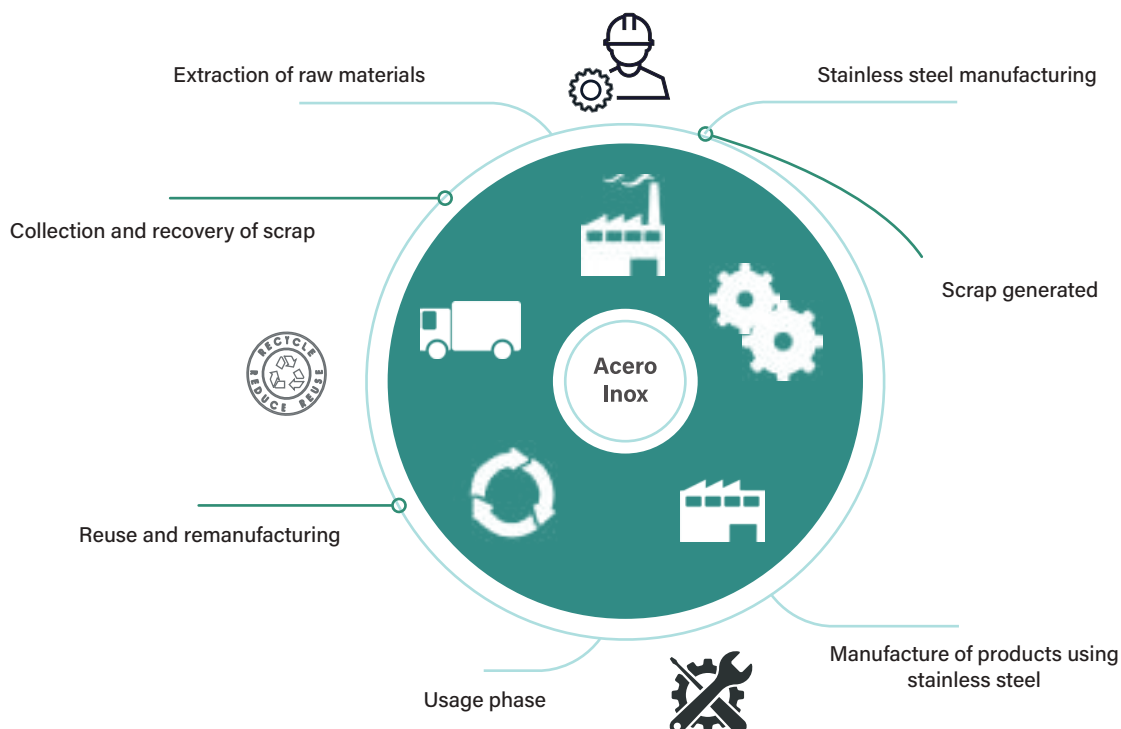

› Ecodesign

Ecodesign is a design methodology for sustainable products that minimises environmental impacts throughout the entire product life cycle, from design to production, use and disposal.

This philosophy of designing sustainable products taking into account environmental criteria confirms that our products meet social demands for sustainability. The aim is to achieve a benefit for all stakeholders and end users, considering environmental protection, social development and economic growth.

The CRM solar shower is an industrial product that is durable, reliable, repairable, made of reusable materials, easy to maintain, and efficient in its use of energy and resources.

One of our objectives is to constantly find ways to improve the user experience with a product that is inherently sustainable. To achieve this, we seek to identify all possible advances in a process of continuous improvement, allowing us to introduce innovative and differentiating elements to our products and processes.

When it comes to optimising production, product distribution and product shelf life, it is necessary to incorporate evaluation tools that allow objective comparisons to be made between different processes.

The circular economy model promotes the optimisation and use of resources, improves processes and methodologies, and offers various social benefits.

› Circular economy diagram