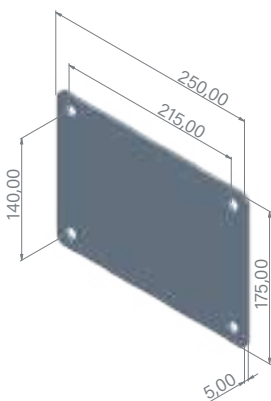

Embalaje | Packaging
Emballage | Verpackung

Peso | Weight
Poids | Gewicht

	Neto | Net Net | Netto	Bruto | Gross Brut | Brutto
40DBQB	18,5 kg	21,5 kg

Dimensiones | Dimensions
Dimensions | Abmessungen

Largo | Length Longueur | Länge	225 cm
Ancho | Width Largeur | Breite	21 cm
Alto | Height Hauteur | Höhe	33 cm